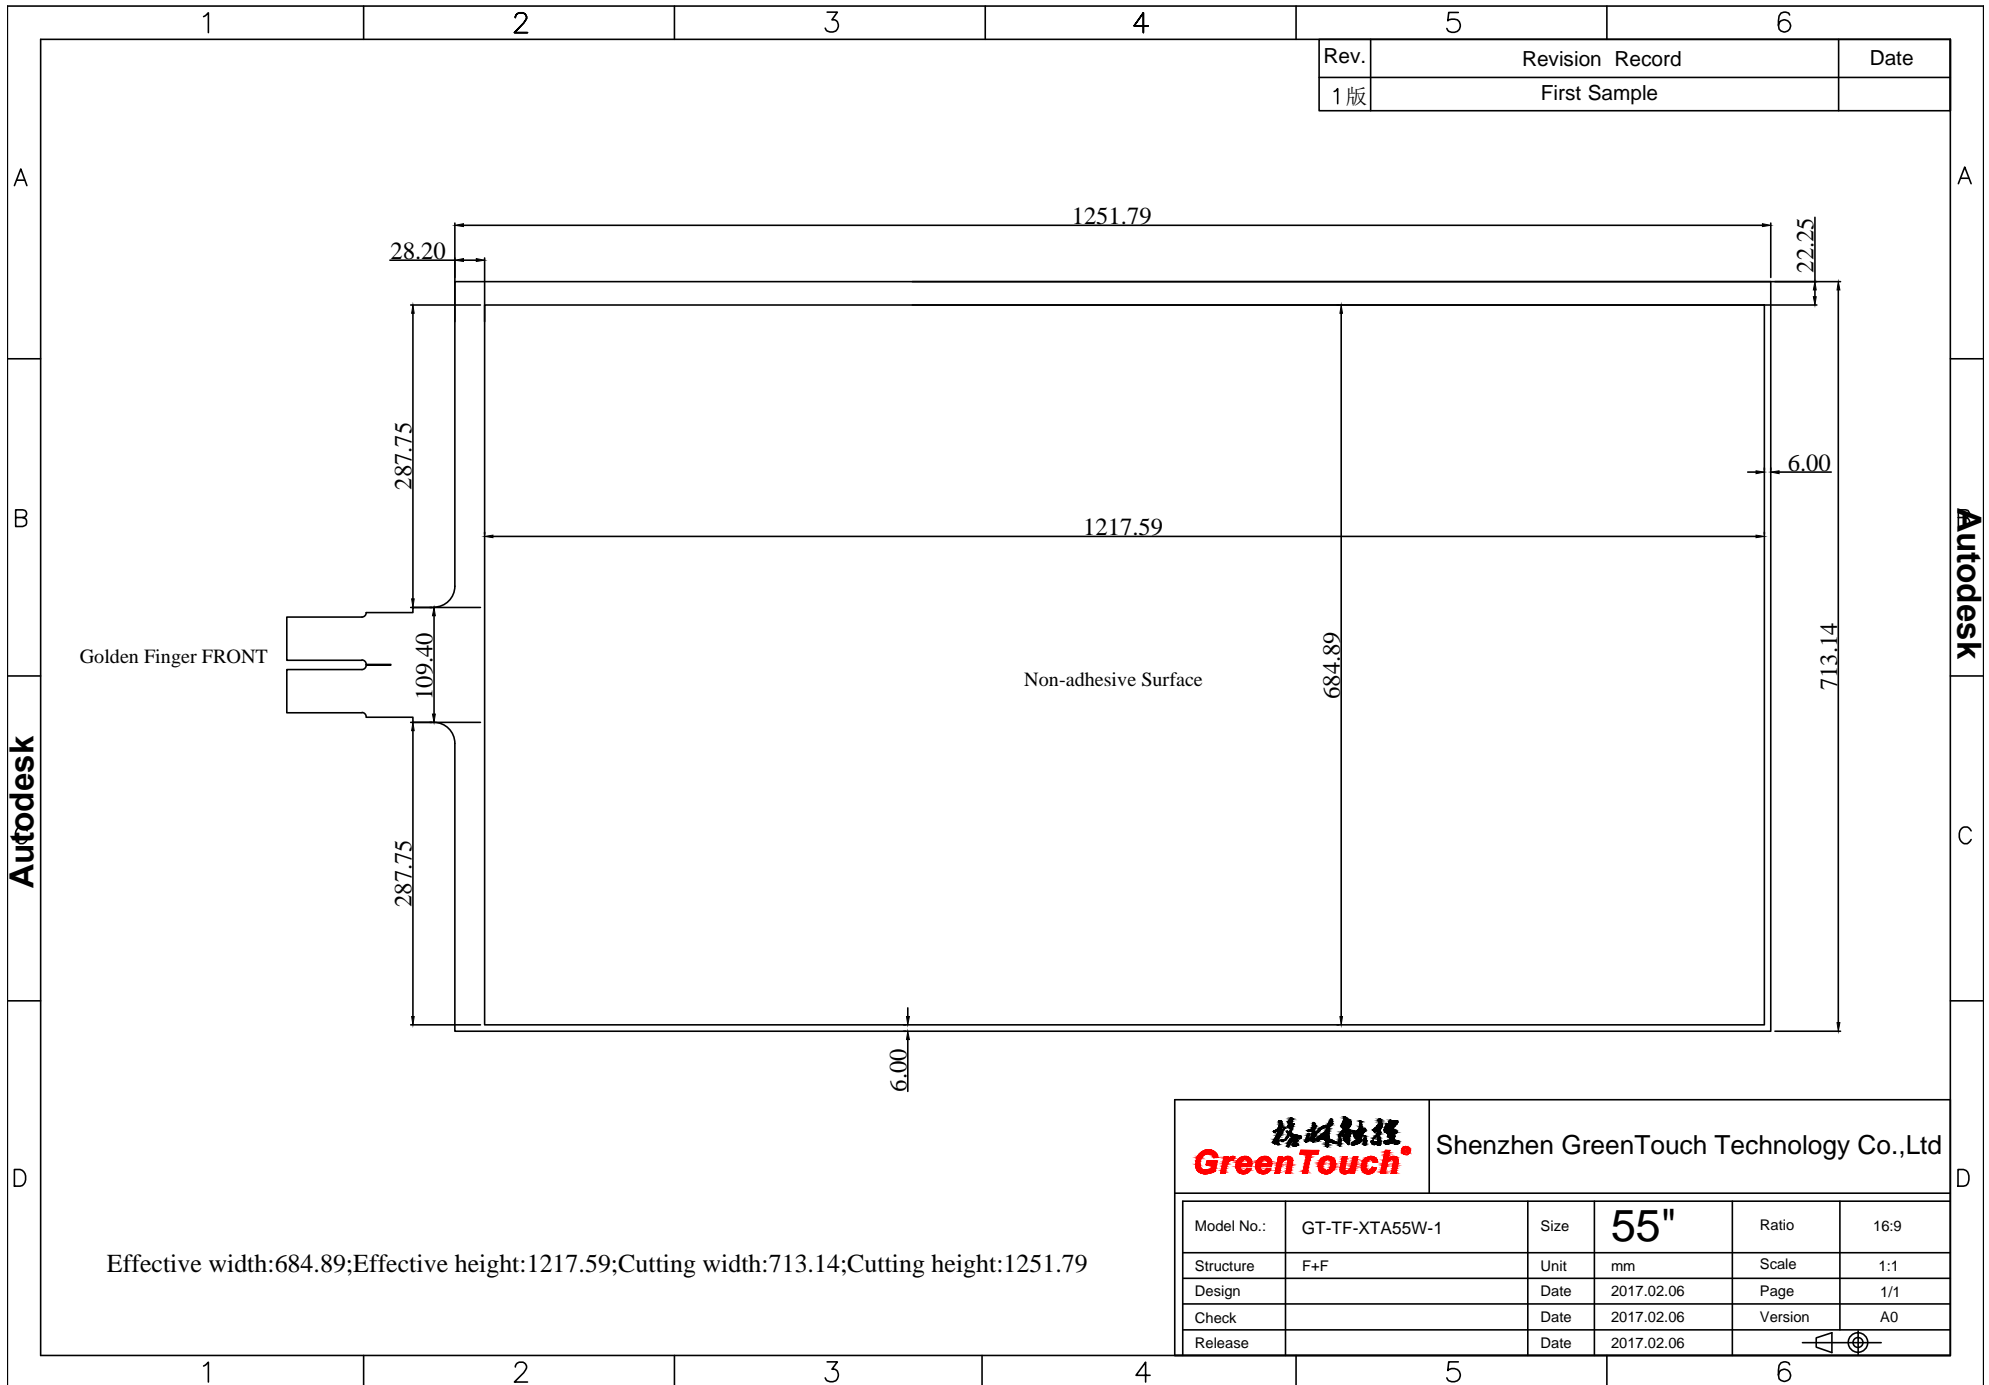

Rev.	Revision Record	Date
1版	First Sample	

Effective width:684.89;Effective height:1217.59;Cutting width:713.14;Cutting height:1251.79

		Shenzhen GreenTouch Technology Co.,Ltd			
Model No.:	GT-TF-XTA55W-1	Size	55"	Ratio	16:9
Structure	F+F	Unit	mm	Scale	1:1
Design		Date	2017.02.06	Page	1/1
Check		Date	2017.02.06	Version	A0
Release		Date	2017.02.06		