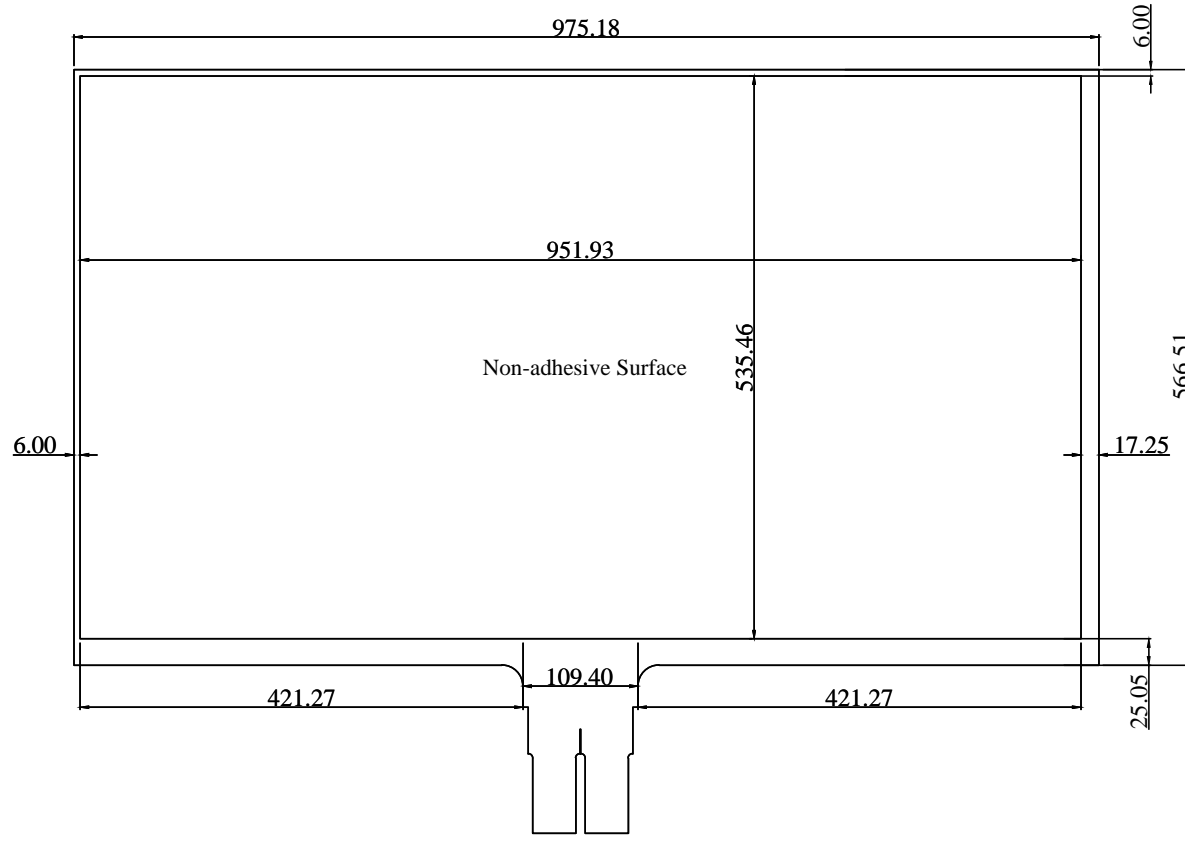

Rev.	Revision Record	Date
1 版	First Sample	

Effective width:951.93;Effective height:535.46;Cutting width:975.18;Cutting height:566.51

 Shenzhen GreenTouch Technology Co.,Ltd					
Model No.:	GT-TF-XTA43L-1	Size	43"	Ratio	16:9
Structure	F+F	Unit	mm	Scale	1:1
Design		Date	2017.02.06	Page	1/1
Check		Date	2017.02.06	Version	A0
Release		Date	2017.02.06		